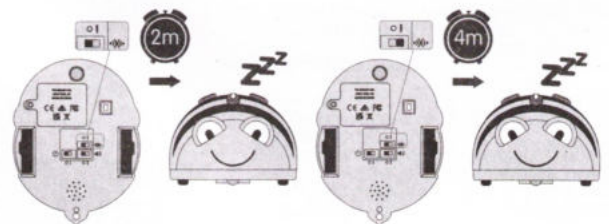

Bee-Bot

QUICK START GUIDE

Was ist in der Box

spielend-programmieren.de

3

4

7

8

Battery: DC 3.7V, 500mAh Lithium polymer.

UK CA CE FC 3 Years +

TTS Product Code: ITI0380

Made in China on behalf of **RM** plc

spielend-programmieren.de