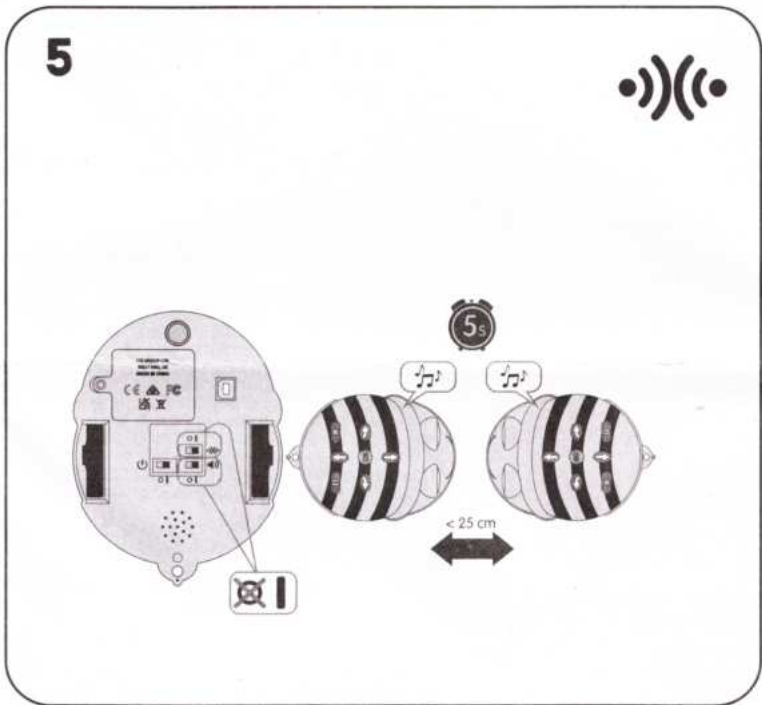

Bee-Bot

QUICK START GUIDE

Was ist in der Box

spielend-programmieren.de

3

4

7

8

Battery: DC 3.7V, 500mAh Lithium polymer.

UK CA CE FC 3 Years +

TTS Product Code: ITI0380

Made in China on behalf of **RM** plc

spielend-programmieren.de