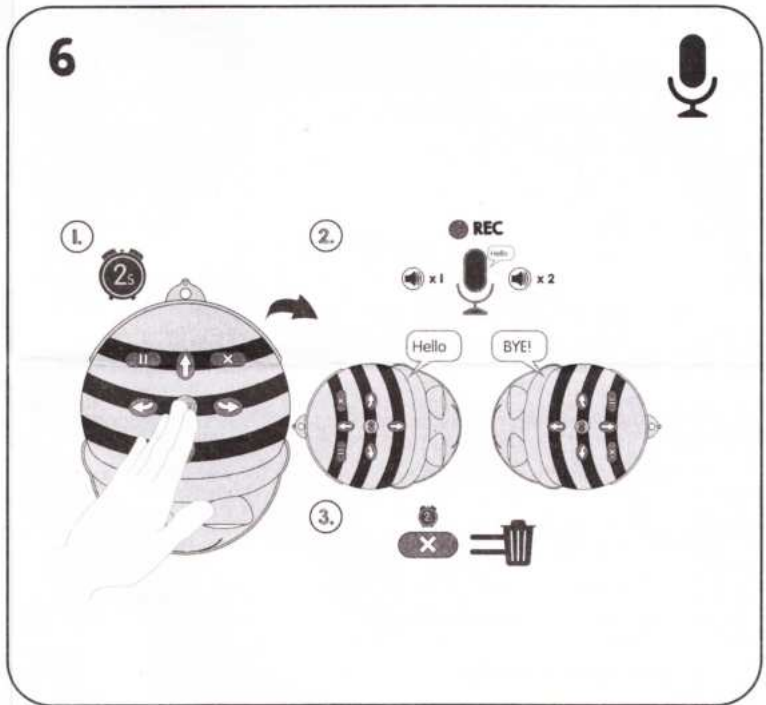

Bee-Bot

QUICK START GUIDE

Was ist in der Box

spielend-programmieren.de

3

4

7

8

Battery: DC 3.7V, 500mAh Lithium polymer.

UK CA CE FC 3 Years +

TTS Product Code: ITI0380

Made in China on behalf of **RM** plc

spielend-programmieren.de