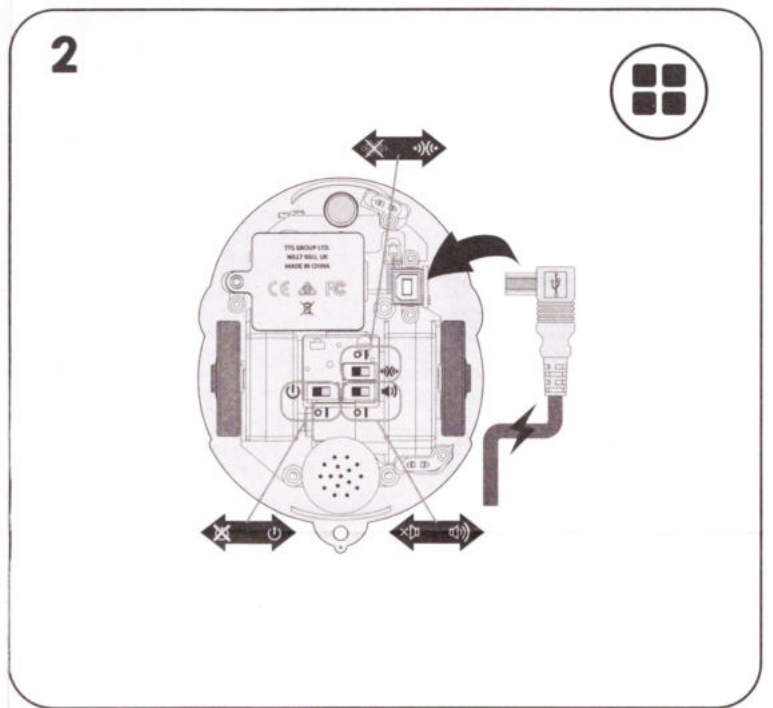

Blue-Bot

QUICK START GUIDE

Was ist in der Box

spielend-programmieren.de

3

4

7

8

Battery: DC 3.7V, 500mAh Lithium polymer.
Frequency Band Range: 2.400-2.483GHz
Maximum Radio-Frequency Power: <10mW

UK CA CE FC 3 Years +

TTS Product Code: IT10381

Made in China on behalf of RM plc

spielend-programmieren.de