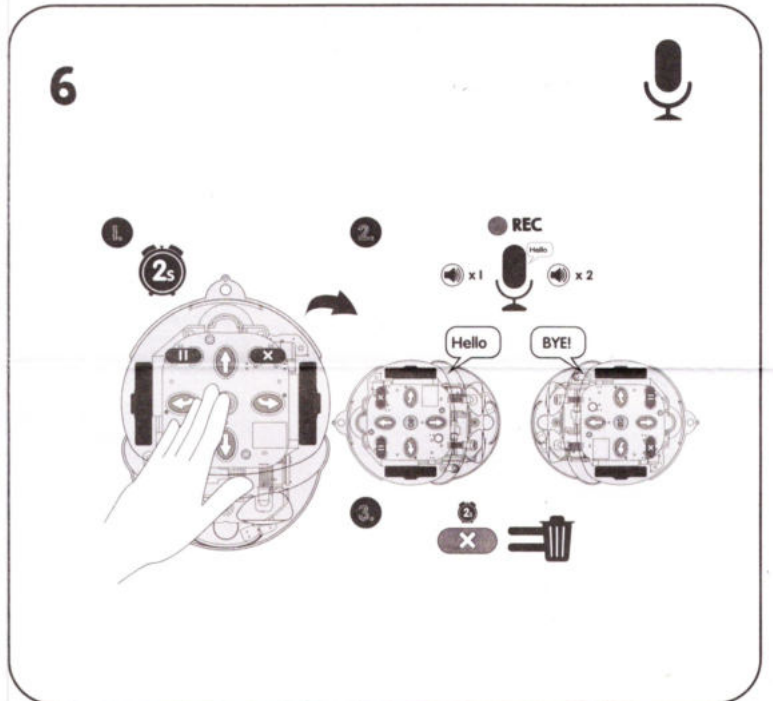

Blue-Bot

QUICK START GUIDE

Was ist in der Box

spielend-programmieren.de

3

4

7

8

Battery: DC 3.7V, 500mAh Lithium polymer.
Frequency Band Range: 2.400-2.483GHz
Maximum Radio-Frequency Power: <10mW

UK CA CE FC 3 Years +

TTS Product Code: IT10381

Made in China on behalf of RM plc

spielend-programmieren.de