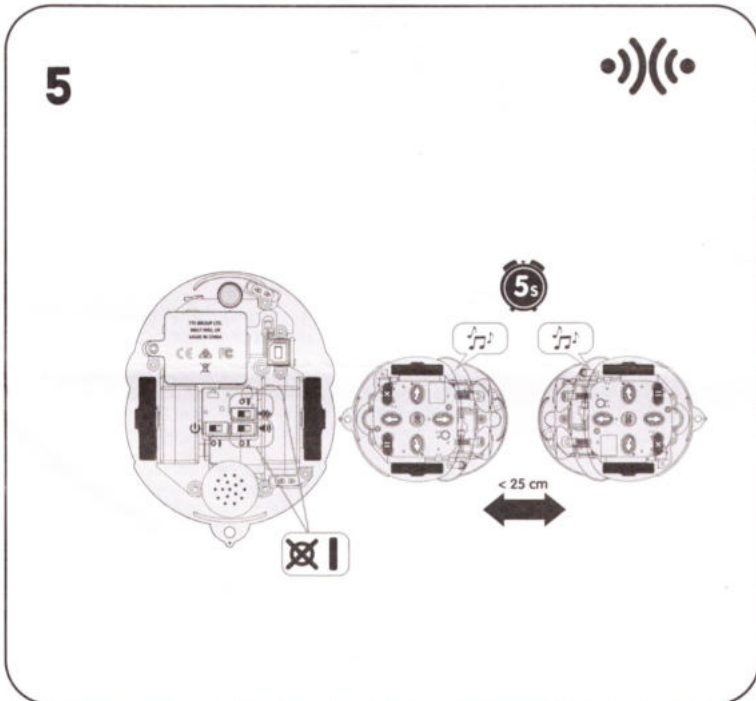

Blue-Bot

QUICK START GUIDE

Was ist in der Box

spielend-programmieren.de

3

4

7

8

Battery: DC 3.7V, 500mAh Lithium polymer.
Frequency Band Range: 2.400-2.483GHz
Maximum Radio-Frequency Power: <10mW

UK CA CE FC 3 Years +

TTS Product Code: IT10381

Made in China on behalf of RM plc

spielend-programmieren.de