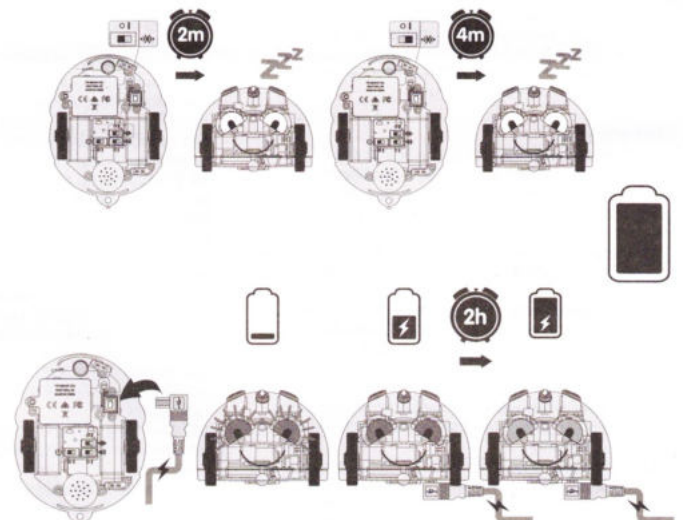

Blue-Bot

QUICK START GUIDE

Was ist in der Box

spielend-programmieren.de

3

4

7

8

Battery: DC 3.7V, 500mAh Lithium polymer.
Frequency Band Range: 2.400-2.483GHz
Maximum Radio-Frequency Power: <10mW

UK CA CE FC 3 Years +

TTS Product Code: IT10381

Made in China on behalf of RM plc

spielend-programmieren.de