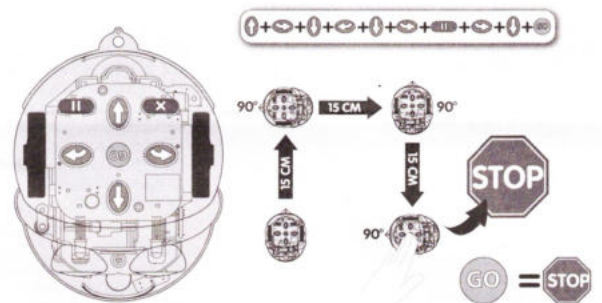

Blue-Bot

QUICK START GUIDE

Was ist in der Box

spielend-programmieren.de

3

4

7

8

Battery: DC 3.7V, 500mAh Lithium polymer.
Frequency Band Range: 2.400-2.483GHz
Maximum Radio-Frequency Power: <10mW

UK CA CE FC 3 Years +

TTS Product Code: IT10381

Made in China on behalf of RM plc

spielend-programmieren.de