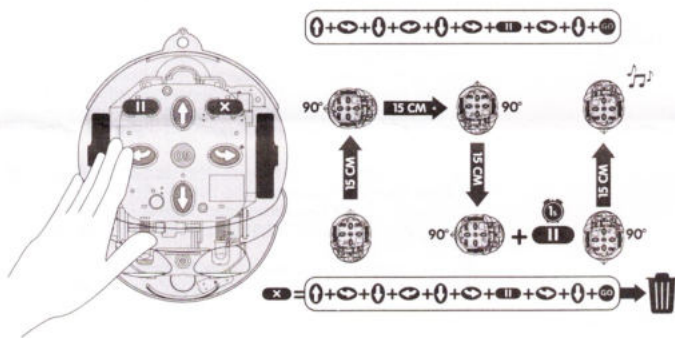

Blue-Bot

QUICK START GUIDE

Was ist in der Box

spielend-programmieren.de

3

4

7

8

Battery: DC 3.7V, 500mAh Lithium polymer.
Frequency Band Range: 2.400-2.483GHz
Maximum Radio-Frequency Power: <10mW

UK CA CE FC 3 Years +

TTS Product Code: IT10381

Made in China on behalf of RM plc

spielend-programmieren.de