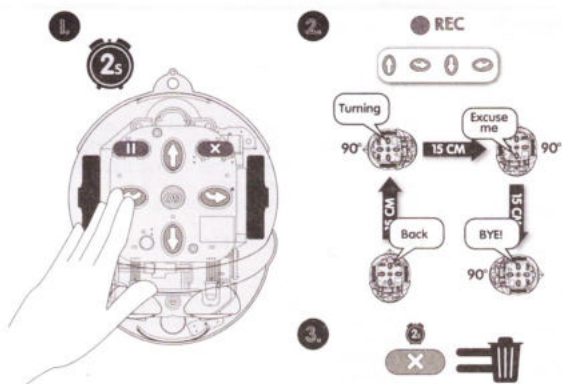

Blue-Bot

QUICK START GUIDE

Was ist in der Box

spielend-programmieren.de

3

4

7

8

Battery: DC 3.7V, 500mAh Lithium polymer.
Frequency Band Range: 2.400-2.483GHz
Maximum Radio-Frequency Power: <10mW

UK CA CE FC 3 Years +

TTS Product Code: IT10381

Made in China on behalf of RM plc

spielend-programmieren.de